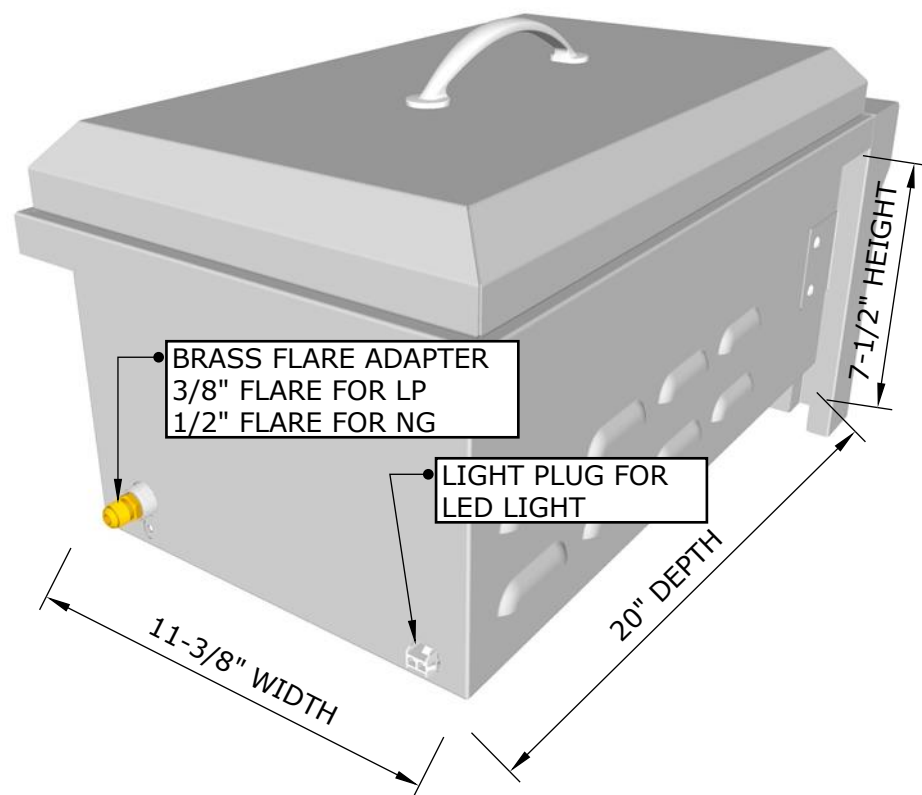

PRODUCT TECHNICAL MEASUREMENTS - BOX SIZE