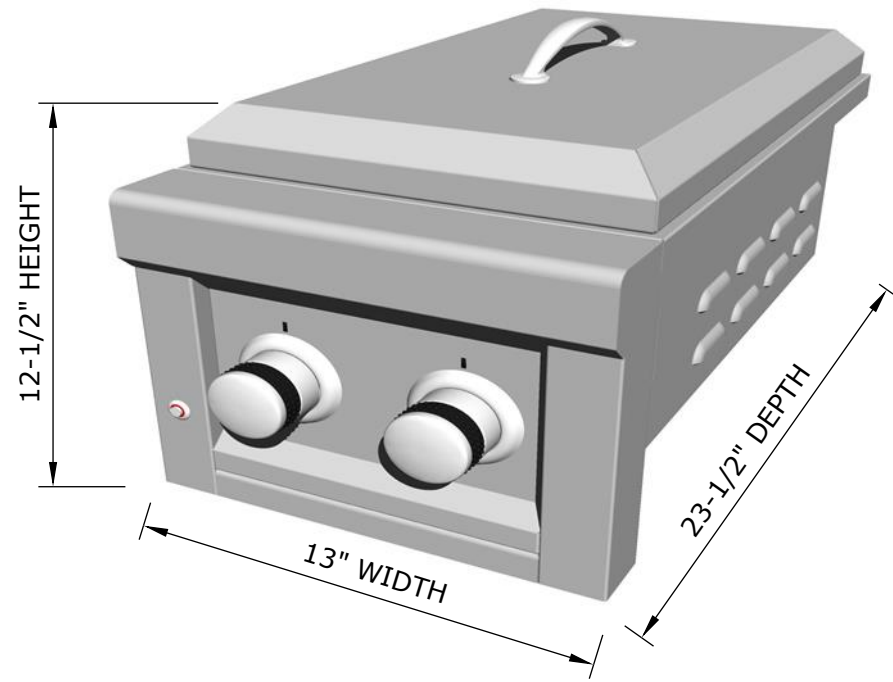

## RUBY SERIES VERSA DOUBLE BURNER

**PRODUCT**  
Item No.  
SUN13VDB-LP/NG

**DESCRIPTION**  
RUBY SERIES™ 13" VERSA™ Slide-in Double Gas Burner w/LED Light, Removable Cover & up to 30,000 Combined Btu's

**SPECIFICATIONS**  
PRODUCT SIZE - 13"W X 23-1/2"D X 12-1/2"H  
CUT-OUT - 12"W X 20-1/4"D X 9"H  
WEIGHT - 32 LBS  
BTU'S - UP TO 30,000  
GAS TYPE - LP OR NG

**WARRANTY**

- BRASS BURNER-----LIMITED LIFETIME
- STRUCTURE, FINISH----LIMITED LIFETIME
- VALVES, LIGHT, HANDLE, KNOBS-1 YEAR

### PRODUCT SIZE

18 Gauge 304 Stainless steel Cover, Structure, 18 gauge 201 stainless steel for side Burner under skirt panels