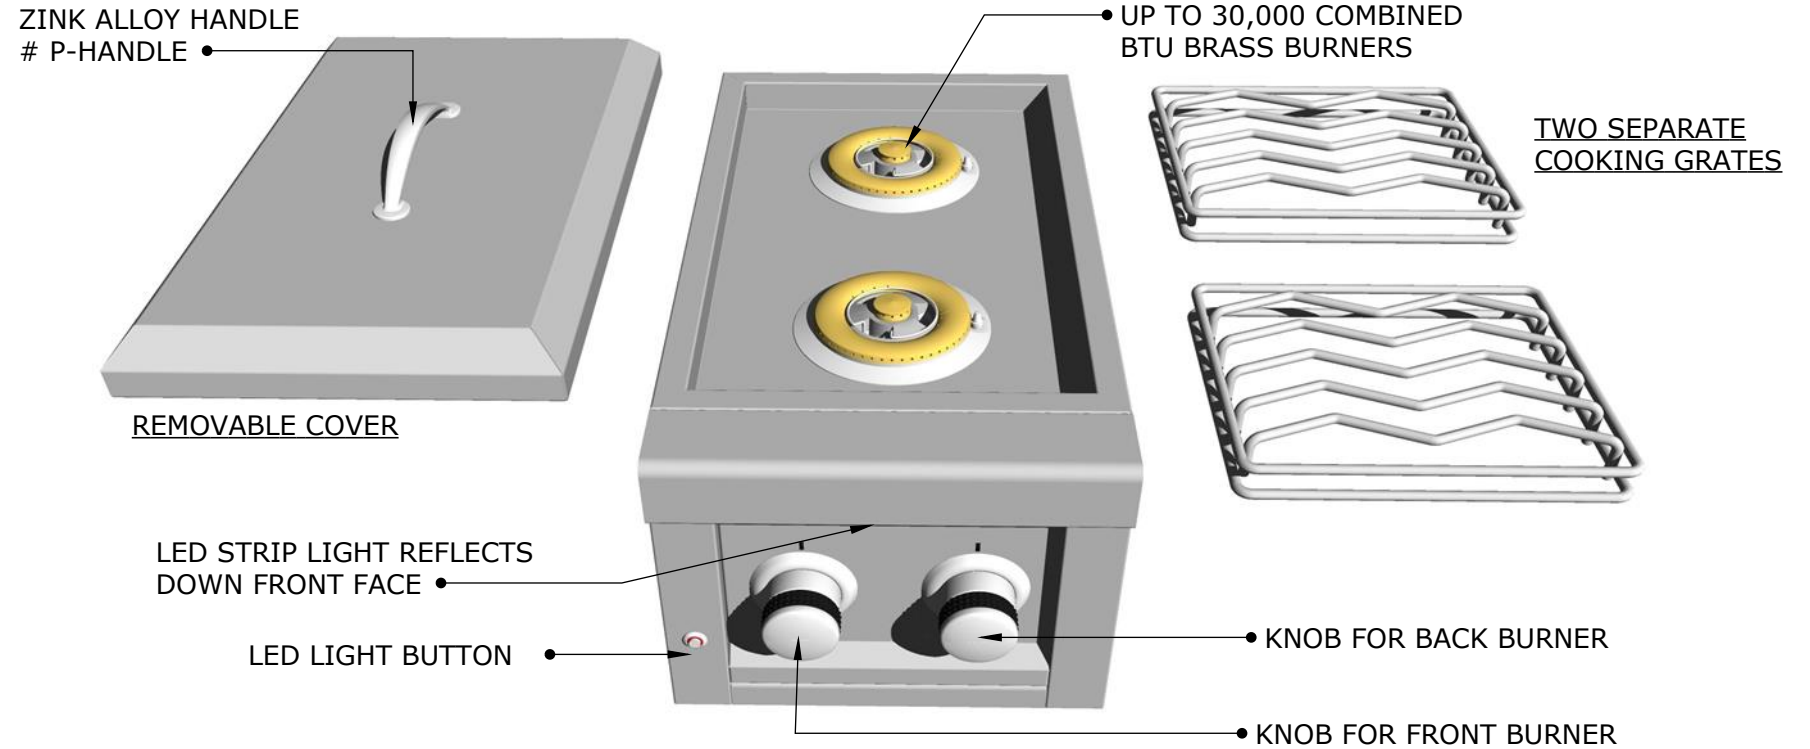

PRODUCT DETAILS