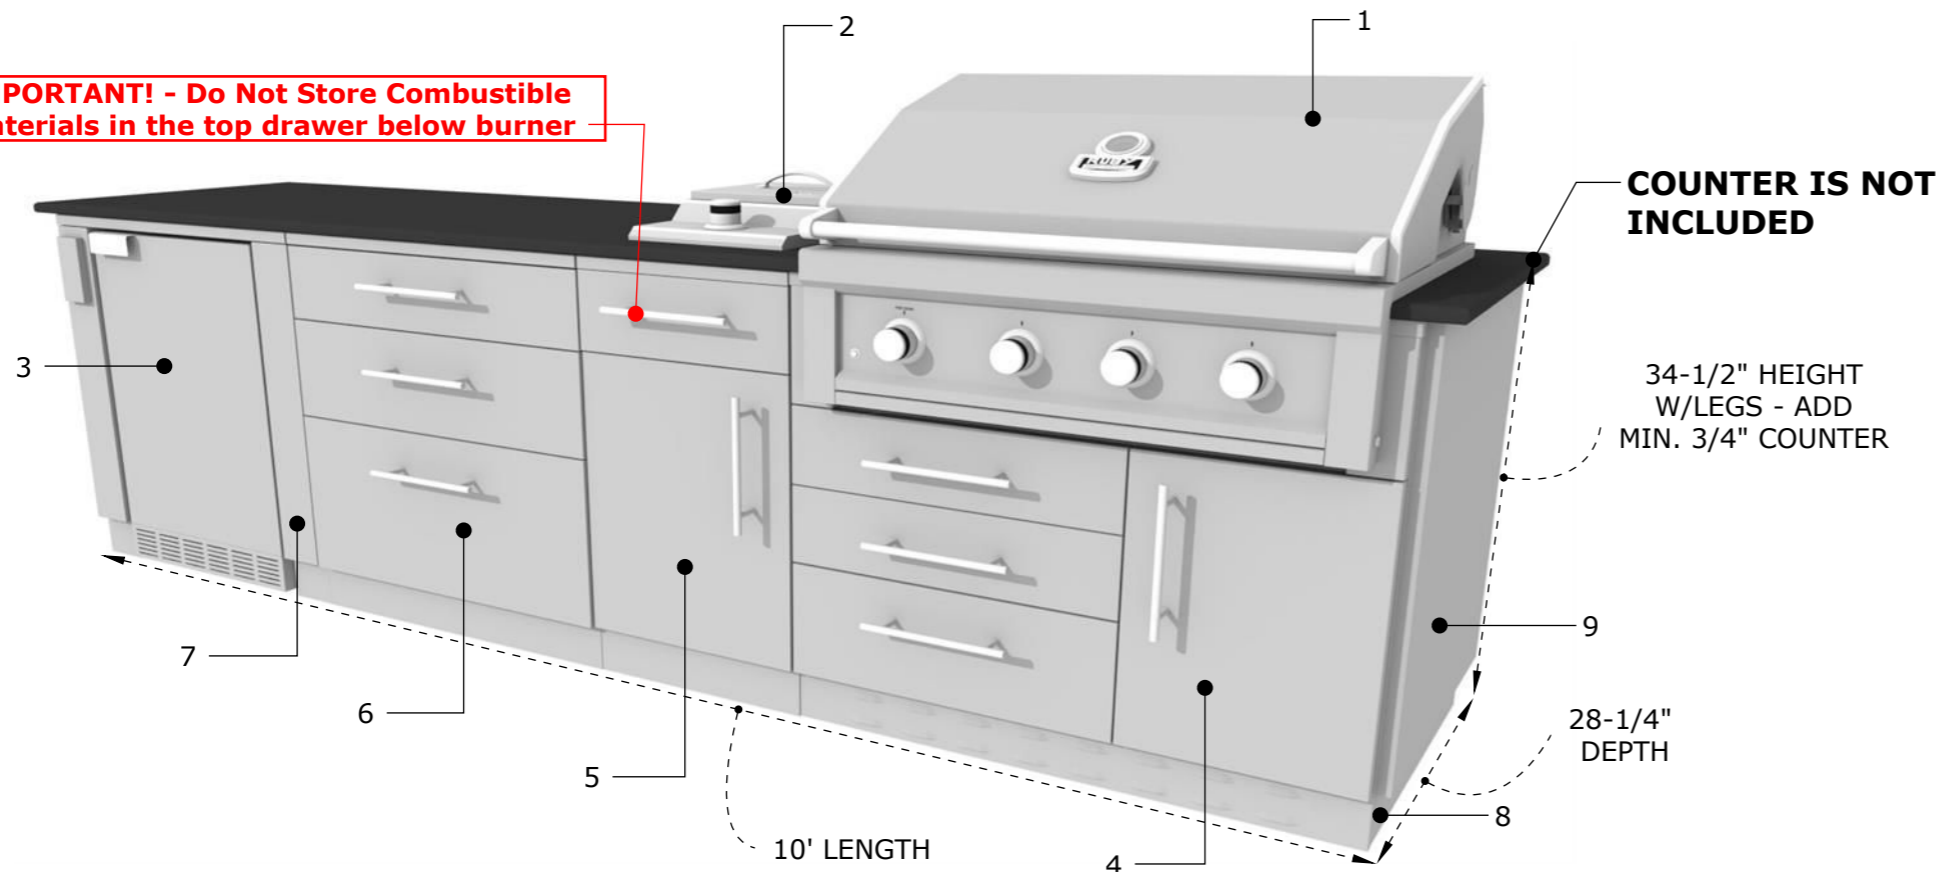

# SUNSTONE CABINET PACKAGE - THE BRAZOS

**Re-Configure how you like\***

**IMPORTANT! - Do Not Store Combustible Materials in the top drawer below burner**

ALL DIMENSIONS ARE ROUNDED "UP" TO THE NEAREST WHOLE NUMBER

## Equipment List - See individual product Specification Sheets for more info.

ITEM	MODEL	DESCRIPTION	QTY.
1	RUBY4B	Ruby Series Pro Sear 5 Burner Grill W/IR LP/NG	1
2	SUN13VSB	Ruby Series 13" Versa Double Burner LP/NG	1
3	SAPFR21PRO	21" Outdoor Rated Fridge	1
4	SAC40GLPCD	40" Appliance Grill Cabinet	1
5	SBC18CSDL	18" Left Swing Door/Drawer Cabinet	1
6	SBC30STD	30" Triple Drawer Base Cabinet	1
7	SAC30APC	30" Appliance Base Cabinet	1
8	SCC25KP	25" Universal Side Kickplate	2
9	SCC27EP	27" Universal End Panel	2

### DESCRIPTION

The Brazos features an expansive cabinet island in all 304 Stainless Steel and everything you need to complete your new outdoor kitchen. Including our 36" Pro Sear Grill, Versa Double Burner, Outdoor Fridge and Premium Sink.