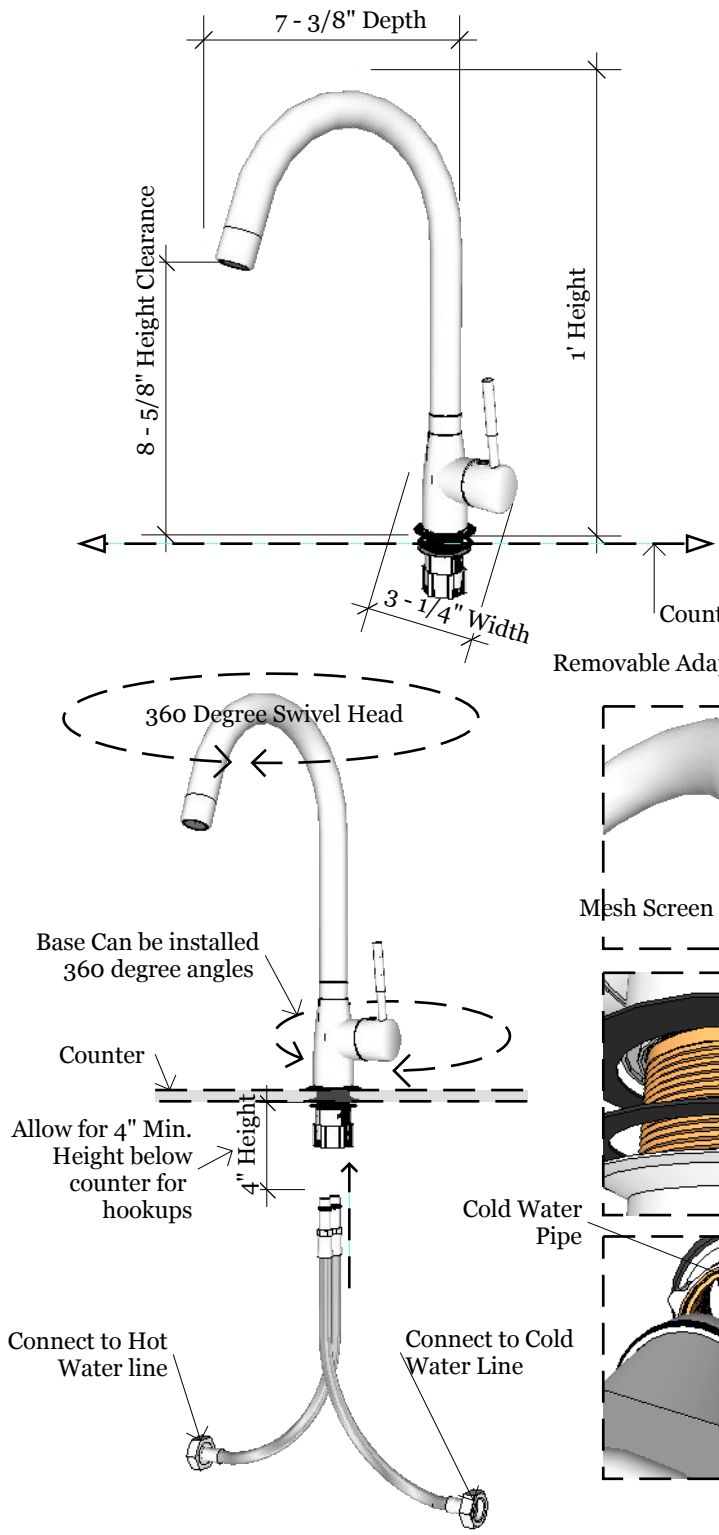

# Product Dimensions

# Cut-Out Dimensions

TEXAS BBQ WHOLESALEERS  
 13802 Dragline Dr.  
 Austin, TX. 78728  
 Tel: 888.934.9449  
 Bus: 512.487.5116  
 Fax: 512.487.7016

**PRODUCT**  
 SUN Hot/Cold Faucet  
 Item No. P-FHC

**DESCRIPTION**  
 Polished Chrome Swivel  
 Hot and Cold Faucet, with  
 tall Spout.

**Hot/Cold Faucet**  
 3-1/4"W x 1'H x 7-3/8"D(Product Size )  
 1-3/8"Dia. x 4"H(Cut-out)

**Material Specifications:**  
 Polished Chrome  
 Stainless (Satin Nickel)  
 Brass Stem Connector