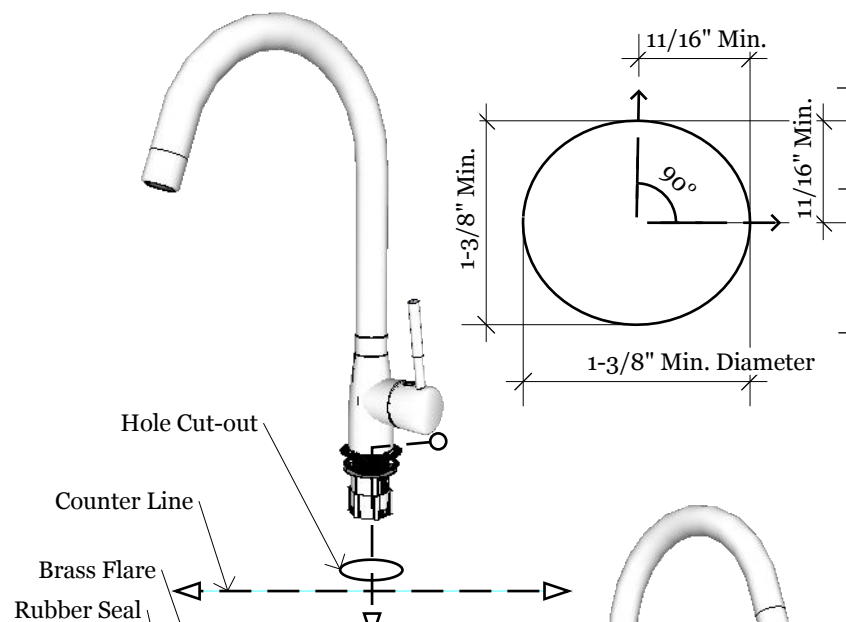

# Product Dimensions

# Cut-Out Dimensions

TEXAS BBQ WHOLESALEERS  
 13802 Dragline Dr.  
 Austin, TX. 78728  
 Tel: 888.934.9449  
 Bus: 512.487.5116  
 Fax: 512.487.7016

**PRODUCT**  
 SUN Hot/Cold Faucet  
 Item No. P-FHC

**DESCRIPTION**  
 Polished Chrome Swivel  
 Hot and Cold Faucet, with  
 tall Spout.

**Hot/Cold Faucet**  
 3-1/4"W x 1'H x 7-3/8"D(Product Size )  
 1-3/8"Dia. x 4"H(Cut-out)

**Material Specifications:**  
 Polished Chrome  
 Stainless (Satin Nickel)  
 Brass Stem Connector