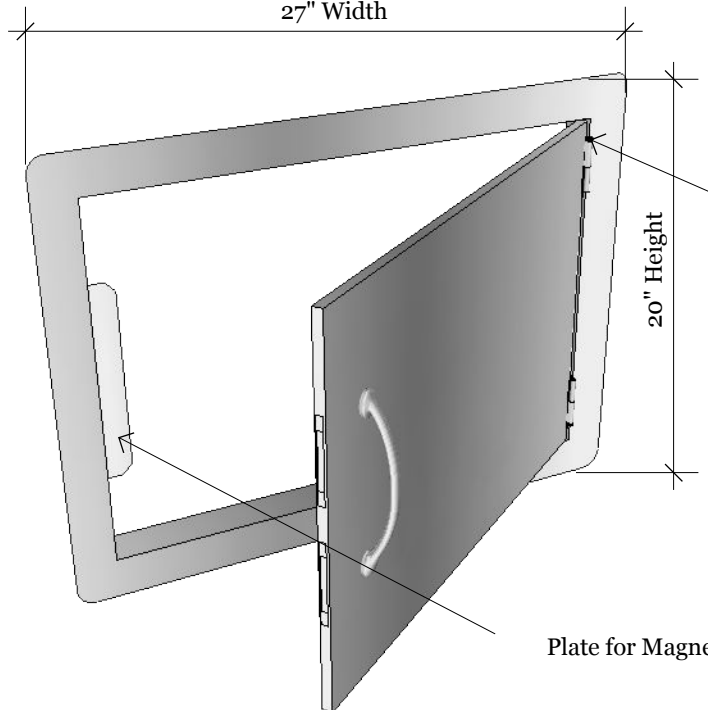

**DESCRIPTION**  
 17" x 24" Horizontal Single Door  
 This model can be installed either  
 Left or Right Swing

**17"x24" Horizontal Door**  
 27"W x 20"H x 1 5/8" D(Product Size )  
 24 1/4"W x 17 1/4"H (Cut-out )  
 11.5 LBS ( Weight )

**Material Specifications:**  
 16 Gauge 304 Stainless Steel,  
 Handles are made of Zinc Alloy,  
 Chrome Plated.

1 1/2" Height

1 5/8" Depth

Hole for Securing Door

Open 180 Degree

Cut-out Dimensions

Product Dimensions

27" Width

24 1/4" Width

20" Height

Reversible Sturdy Door Hinge

17 1/4" Height

Hole for Securing Door

Plate for Magnets