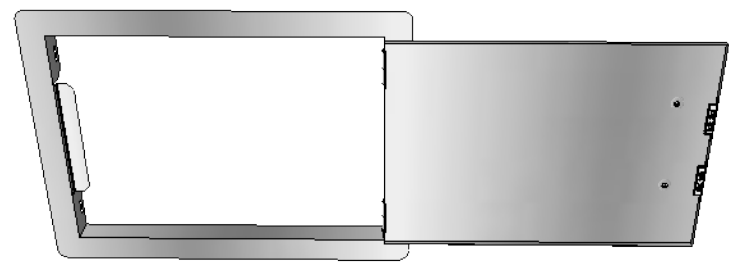

Open Right Side