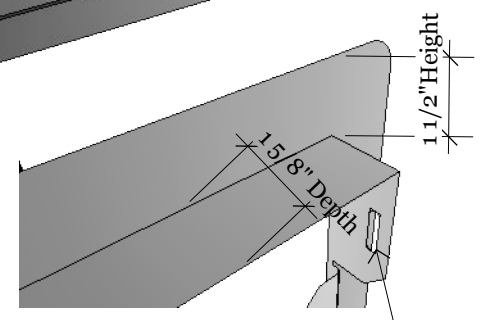

**DESCRIPTION**  
 17" x 24" Horizontal Single Door  
 This model can be installed either  
 Left or Right Swing

**17"x24" Horizontal Door**  
 27"W x 20"H x 1 5/8" D(Product Size )  
 24 1/4"W x 17 1/4"H (Cut-out )  
 11.5 LBS ( Weight )

**Material Specifications:**  
 16 Gauge 304 Stainless Steel,  
 Handles are made of Zinc Alloy,  
 Chrome Plated.

1 1/2" Height

1 5/8" Depth

Hole for Securing Door

Open 180 Degree

Cut-out Dimensions

Product Dimensions

27" Width

24 1/4" Width

20" Height

Reversible Sturdy Door Hinge

17 1/4" Height

Hole for Securing Door

Plate for Magnets