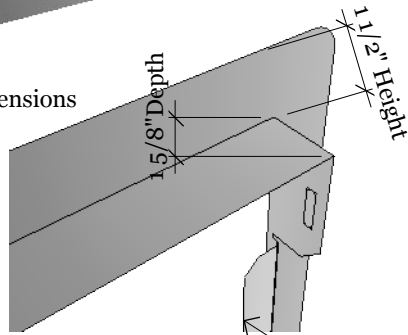

**PRODUCT**  
14" x 20" Horizontal Door  
Item No. DH1420

**DESCRIPTION**  
14" x 20" Horizontal Single Door  
THIS MODEL CAN BE  
INSTALLED EITHER LEFT  
OR RIGHT SWING.

14"x20" Horizontal Door  
23"W x 17"H x 1 5/8" D (Product Size )  
20-1/4"W x 14-1/4"H (Cut-out )  
10LBS ( Weight )

**Material Specifications:**  
16 Gauge 304 Stainless Steel,  
Handles are made of Zinc Alloy,  
Chrome Plated.

Flange Dimensions

Open hole for securing door

Reversible Sturdy Hinge

(2) Magnets

Cut-out Dimensions

Stainless Steel 430 Plate for Magnets

Product Dimensions

1/4" Door Frame Flange  
for a secure door

16 Gauge 304 Stainless Steel Frame

16 Gauge 304 Stainless Steel Door