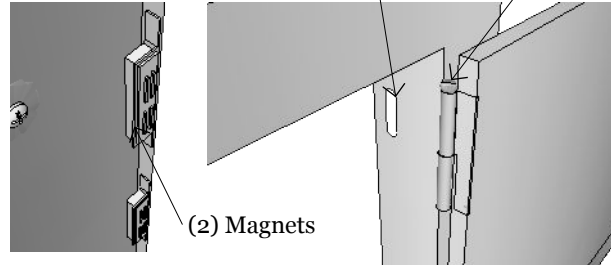

**PRODUCT**  
14" x 20" Horizontal Door  
Item No. DH1420

**DESCRIPTION**  
14" x 20" Horizontal Single Door  
THIS MODEL CAN BE  
INSTALLED EITHER LEFT  
OR RIGHT SWING.

14"x20" Horizontal Door  
23"W x 17"H x 1 5/8" D (Product Size )  
20-1/4"W x 14-1/4"H (Cut-out )  
10LBS ( Weight )

**Material Specifications:**  
16 Gauge 304 Stainless Steel,  
Handles are made of Zinc Alloy,  
Chrome Plated.

Flange Dimensions

Open hole for securing door

Reversible Sturdy Hinge

(2) Magnets

Cut-out Dimensions

Stainless Steel 430 Plate for Magnets

Product Dimensions

1/4" Door Frame Flange  
for a secure door

16 Gauge 304 Stainless Steel Frame

16 Gauge 304 Stainless Steel Door