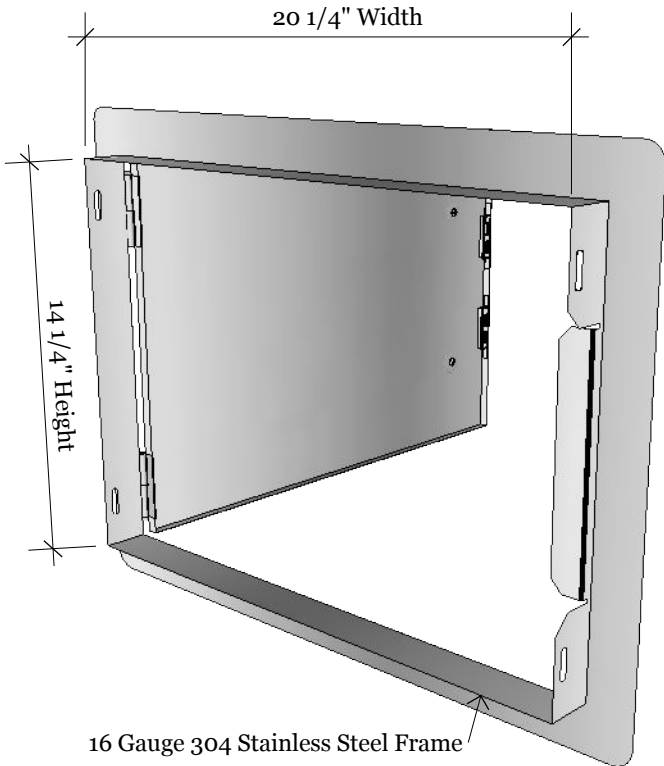

**PRODUCT**  
14" x 20" Horizontal Door  
Item No. DH1420

**DESCRIPTION**  
14" x 20" Horizontal Single Door  
THIS MODEL CAN BE  
INSTALLED EITHER LEFT  
OR RIGHT SWING.

14"x20" Horizontal Door  
23"W x 17"H x 1 5/8" D (Product Size )  
20-1/4"W x 14-1/4"H (Cut-out )  
10LBS ( Weight )

**Material Specifications:**  
16 Gauge 304 Stainless Steel,  
Handles are made of Zinc Alloy,  
Chrome Plated.

Flange Dimensions

Open hole for securing door

Reversible Sturdy Hinge

(2) Magnets

Cut-out Dimensions

Stainless Steel 430 Plate for Magnets

Product Dimensions

1/4" Door Frame Flange  
for a secure door

16 Gauge 304 Stainless Steel Frame

16 Gauge 304 Stainless Steel Door