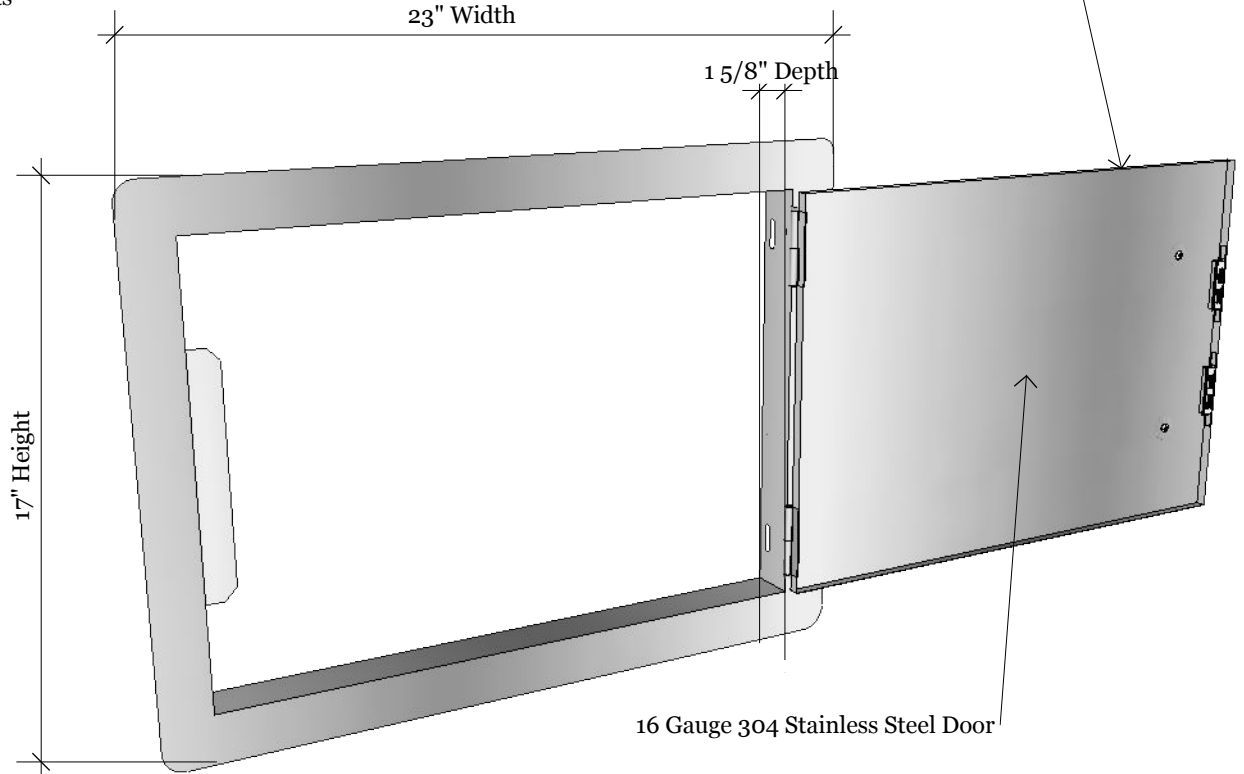

**PRODUCT**  
14" x 20" Horizontal Door  
Item No. DH1420

**DESCRIPTION**  
14" x 20" Horizontal Single Door  
THIS MODEL CAN BE  
INSTALLED EITHER LEFT  
OR RIGHT SWING.

14"x20" Horizontal Door  
23"W x 17"H x 1 5/8" D (Product Size )  
20-1/4"W x 14-1/4"H (Cut-out )  
10LBS ( Weight )

**Material Specifications:**  
16 Gauge 304 Stainless Steel,  
Handles are made of Zinc Alloy,  
Chrome Plated.

Flange Dimensions

Open hole for securing door

Reversible Sturdy Hinge

(2) Magnets

Cut-out Dimensions

Stainless Steel 430 Plate for Magnets

Product Dimensions

1/4" Door Frame Flange  
for a secure door

16 Gauge 304 Stainless Steel Frame

16 Gauge 304 Stainless Steel Door