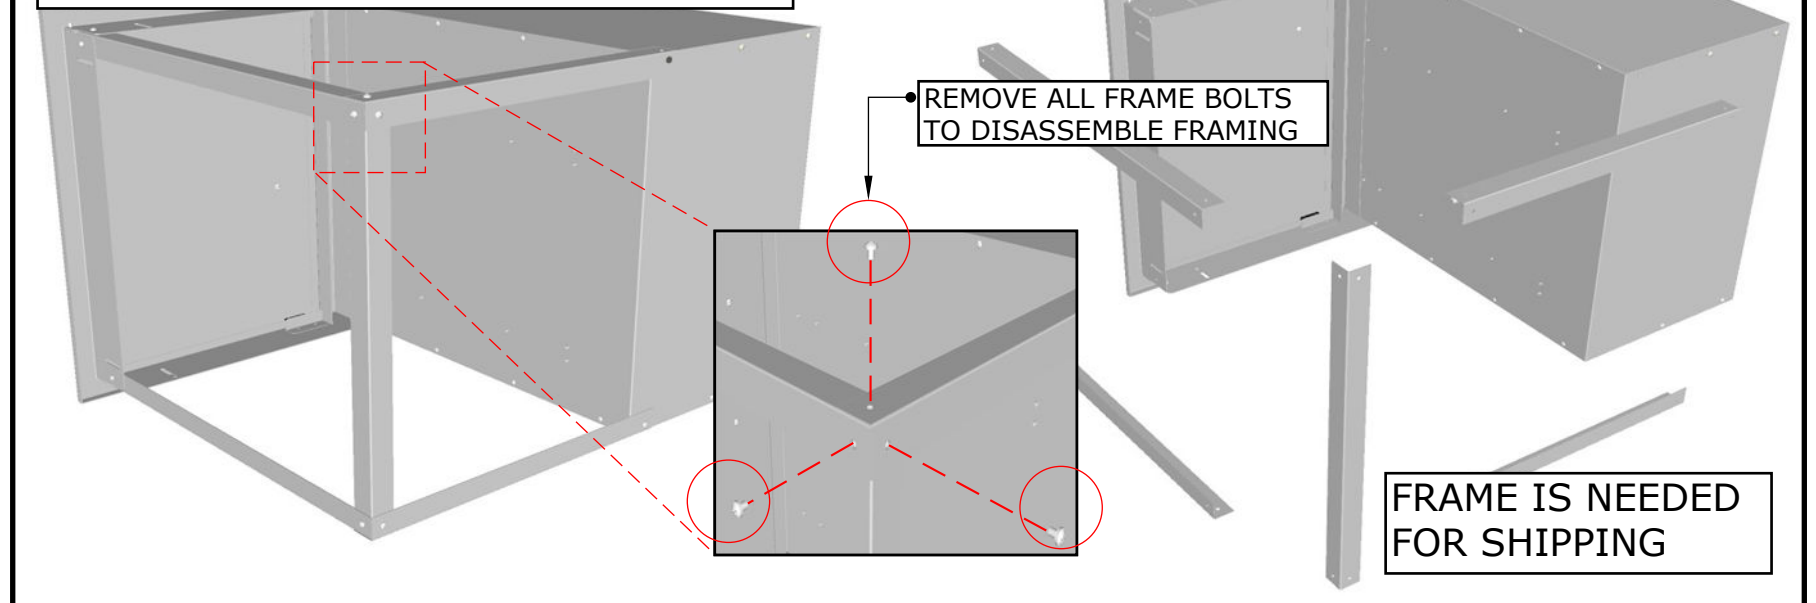

SIGNATURE SERIES BEVELED STYLE

PRODUCT

36" W x 23" H Double
Drawer & Door Combo

Item No. BA-DDC36

DESCRIPTION

Signature Series Beveled Style
Double Drawer & Door Combo
w/Removable Support Frame

PRODUCT DIMENSIONS

Product Size: 36" WIDTH x 23"
HEIGHT x 23" DEPTH

Cut-Out Size: 34" WIDTH x 21-
1/4" HEIGHT x 23" DEPTH

SPECIFICATIONS

304 Stainless Steel
Construction Frame &
Drawers, 201 Stainless Steel
Interior Cabinet Box (Not
Exposed to Elements)

WARRANTY

- EXTERIOR FINISH -----3 YEARS
- STRUCTURE -----3 YEARS
- HANDLE-----1 YEAR

Product Dimensions

DISASSEMBLE INTERIOR FRAMING
FOR CLEAR ISLAND ACCESS

ISLAND WALL CUT-OUT SIZE:
34" WIDTH X 21-1/4" HEIGHT X 23" DEPTH

Product Features

Mounting Holes

OPEN SLOTS ALLOW
FOR EASY INSTALLATION

HAVE COMPONENT ON
SITE BEFORE MAKING
ISLAND CUTS, CONFIRM
ALL DIMENSIONS
BEFORE CUTTING INTO
ISLAND WALL

Product Cut-Out