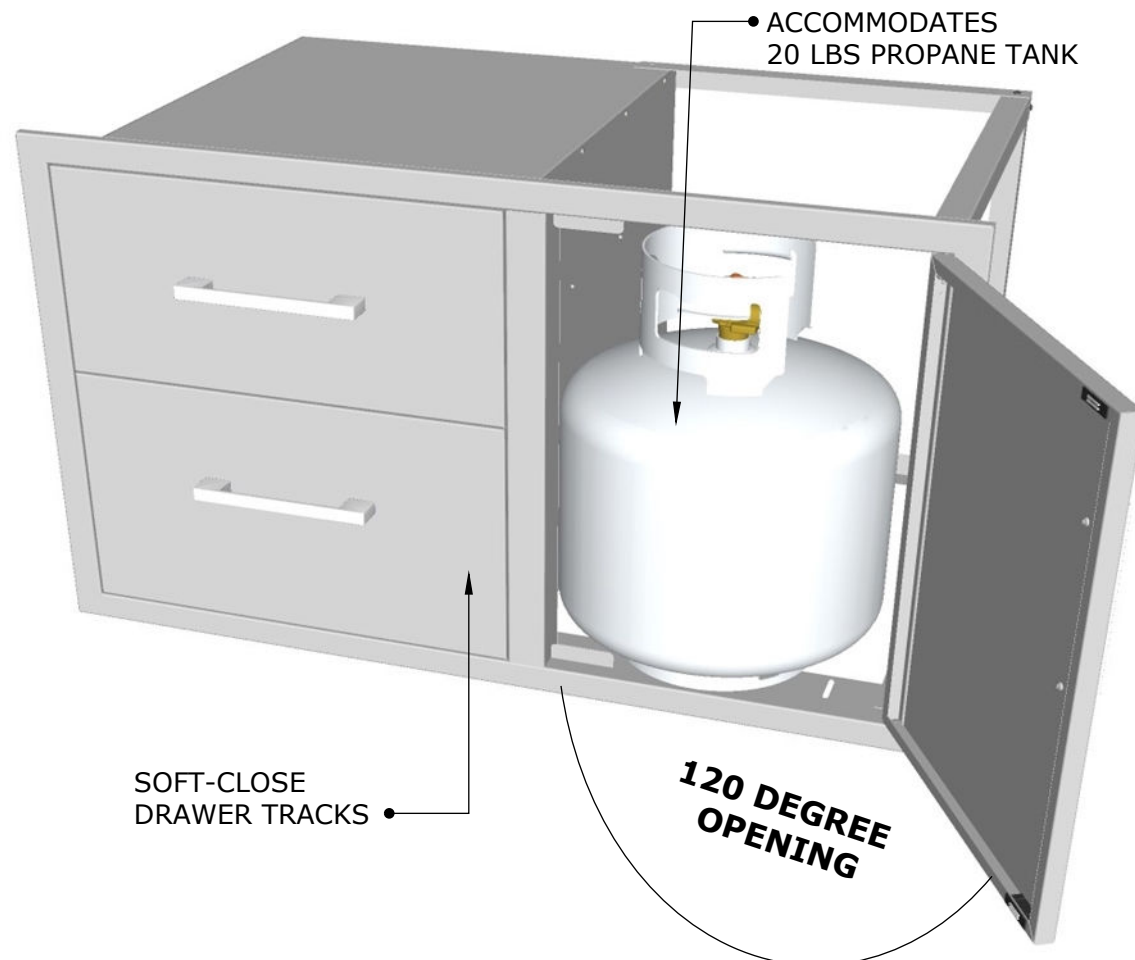

SIGNATURE SERIES BEVELED STYLE

PRODUCT

36" W x 23" H Double
Drawer & Door Combo

Item No. BA-DDC36

DESCRIPTION

Signature Series Beveled Style
Double Drawer & Door Combo
w/Removable Support Frame

PRODUCT DIMENSIONS

Product Size: 36" WIDTH x 23"
HEIGHT x 23" DEPTH

Cut-Out Size: 34" WIDTH x 21-
1/4" HEIGHT x 23" DEPTH

SPECIFICATIONS

304 Stainless Steel
Construction Frame &
Drawers, 201 Stainless Steel
Interior Cabinet Box (Not
Exposed to Elements)

WARRANTY

- EXTERIOR FINISH -----3 YEARS
- STRUCTURE -----3 YEARS
- HANDLE-----1 YEAR

Product Dimensions

DISASSEMBLE INTERIOR FRAMING
FOR CLEAR ISLAND ACCESS

ISLAND WALL CUT-OUT SIZE:
34" WIDTH X 21-1/4" HEIGHT X 23" DEPTH

Product Features

Mounting Holes

OPEN SLOTS ALLOW
FOR EASY INSTALLATION

HAVE COMPONENT ON
SITE BEFORE MAKING
ISLAND CUTS, CONFIRM
ALL DIMENSIONS
BEFORE CUTTING INTO
ISLAND WALL

Product Cut-Out