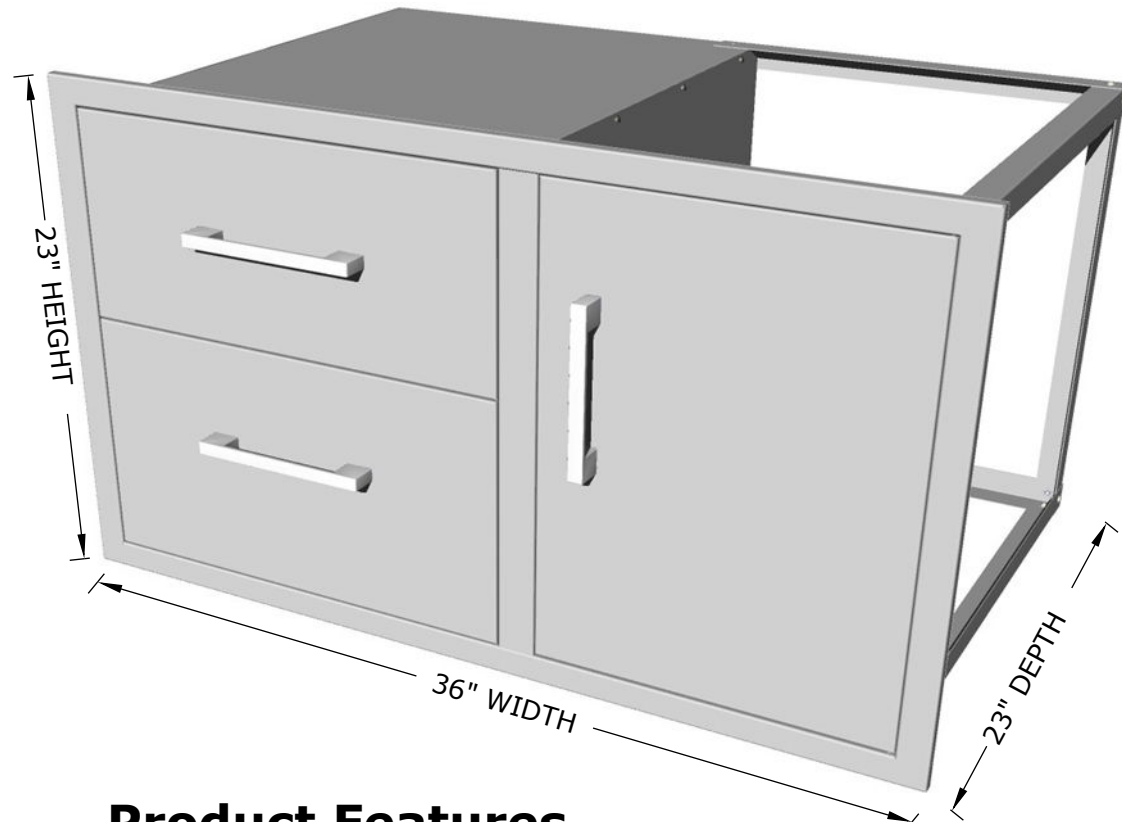

SIGNATURE SERIES BEVELED STYLE

PRODUCT

36" W x 23" H Double
Drawer & Door Combo

Item No. BA-DDC36

DESCRIPTION

Signature Series Beveled Style
Double Drawer & Door Combo
w/Removable Support Frame

PRODUCT DIMENSIONS

Product Size: 36" WIDTH x 23"
HEIGHT x 23" DEPTH

Cut-Out Size: 34" WIDTH x 21-
1/4" HEIGHT x 23" DEPTH

SPECIFICATIONS

304 Stainless Steel
Construction Frame &
Drawers, 201 Stainless Steel
Interior Cabinet Box (Not
Exposed to Elements)

WARRANTY

- EXTERIOR FINISH -----3 YEARS
- STRUCTURE -----3 YEARS
- HANDLE-----1 YEAR

Product Dimensions

DISASSEMBLE INTERIOR FRAMING
FOR CLEAR ISLAND ACCESS

ISLAND WALL CUT-OUT SIZE:
34" WIDTH X 21-1/4" HEIGHT X 23" DEPTH