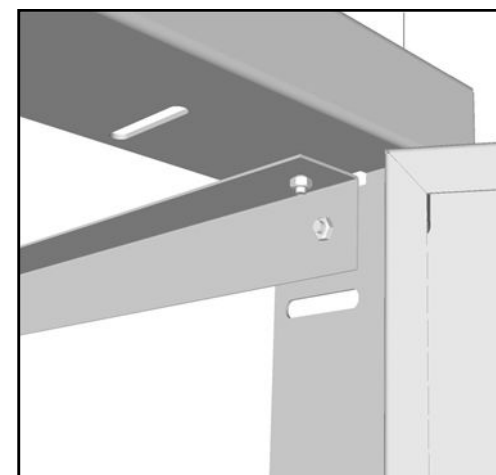

Product Size: 36" WIDTH x 23"
HEIGHT x 23" DEPTH

Cut-Out Size: 34" WIDTH x 21-
1/4" HEIGHT x 23" DEPTH

SPECIFICATIONS

304 Stainless Steel
Construction Frame &
Drawers, 201 Stainless Steel
Interior Cabinet Box (Not
Exposed to Elements)

WARRANTY

- EXTERIOR FINISH -----3 YEARS
- STRUCTURE -----3 YEARS
- HANDLE-----1 YEAR

Product Dimensions

DISASSEMBLE INTERIOR FRAMING
FOR CLEAR ISLAND ACCESS

ISLAND WALL CUT-OUT SIZE:
34" WIDTH X 21-1/4" HEIGHT X 23" DEPTH

Product Features

Mounting Holes

OPEN SLOTS ALLOW
FOR EASY INSTALLATION

HAVE COMPONENT ON
SITE BEFORE MAKING
ISLAND CUTS, CONFIRM
ALL DIMENSIONS
BEFORE CUTTING INTO
ISLAND WALL

Product Cut-Out