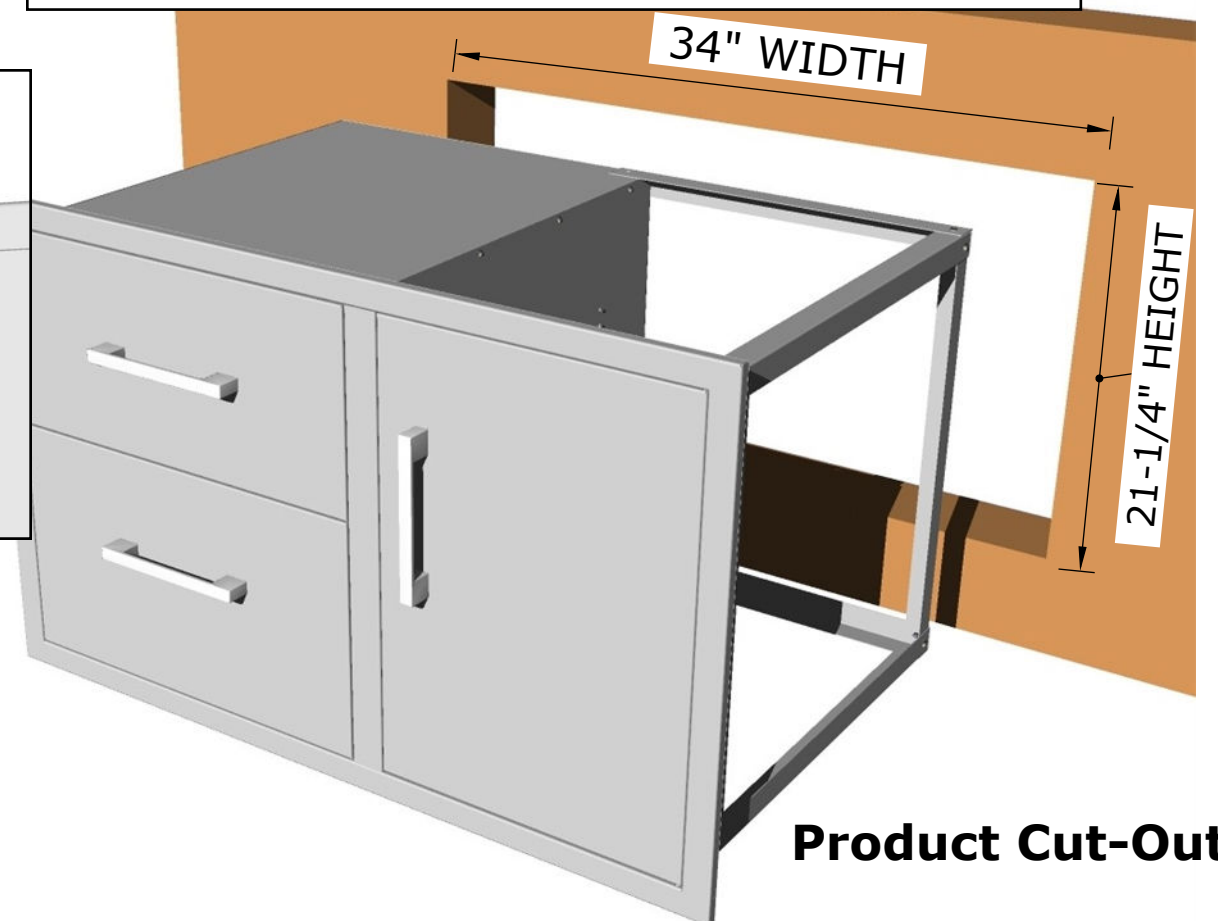

SIGNATURE SERIES BEVELED STYLE

PRODUCT

36" W x 23" H Double
Drawer & Door Combo

Item No. BA-DDC36

DESCRIPTION

Signature Series Beveled Style
Double Drawer & Door Combo
w/Removable Support Frame

PRODUCT DIMENSIONS

Product Size: 36" WIDTH x 23"
HEIGHT x 23" DEPTH

Cut-Out Size: 34" WIDTH x 21-
1/4" HEIGHT x 23" DEPTH

SPECIFICATIONS

304 Stainless Steel
Construction Frame &
Drawers, 201 Stainless Steel
Interior Cabinet Box (Not
Exposed to Elements)

WARRANTY

- EXTERIOR FINISH -----3 YEARS
- STRUCTURE -----3 YEARS
- HANDLE-----1 YEAR

Product Dimensions

DISASSEMBLE INTERIOR FRAMING
FOR CLEAR ISLAND ACCESS

ISLAND WALL CUT-OUT SIZE:
34" WIDTH X 21-1/4" HEIGHT X 23" DEPTH

Product Features

Mounting Holes

OPEN SLOTS ALLOW
FOR EASY INSTALLATION

HAVE COMPONENT ON
SITE BEFORE MAKING
ISLAND CUTS, CONFIRM
ALL DIMENSIONS
BEFORE CUTTING INTO
ISLAND WALL

Product Cut-Out