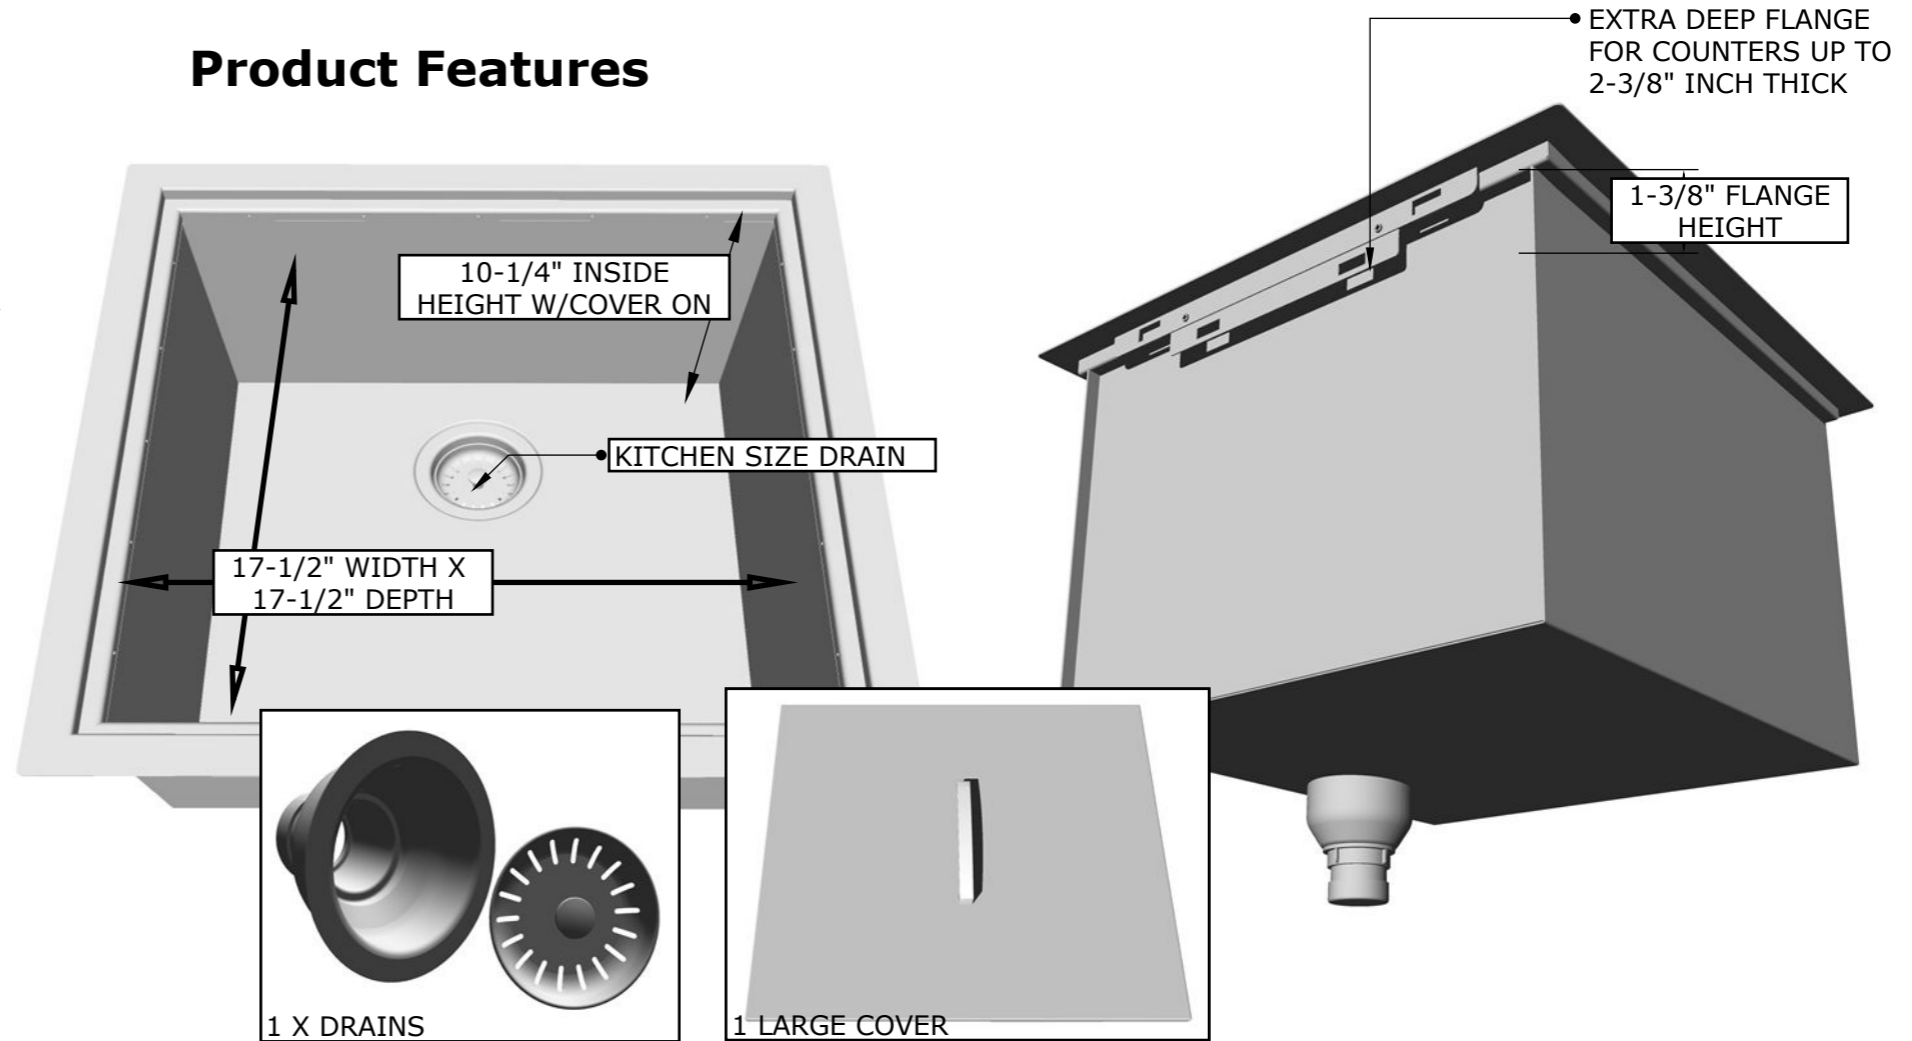

PRODUCT

20" Width SQ. x 12" Height
Drop-In Sink w/Cover

Item No. B-SK20

DESCRIPTION

Over/Under 20" x 12" Height Single
Basin Sink w/Cover

PRODUCT DIMENSIONS

20-1/2" WIDTH x 11-1/2" HEIGHT
x 20-1/2" DEPTH (PRODUCT SIZE)
19-1/2" WIDTH x 14" HEIGHT x 19"
DEPTH (CUT-OUT)

SPECIFICATIONS

16 Gauge 304 SS for Sink Frame, 20
Gauge 304 SS for Sink Basin, 18 Gauge
304 SS for Sink Cover

WARRANTY

- **COMPONENT FINISH** -----3 YEARS
 - **HANDLE**-----1 YEAR
 - **DRAIN**----- 1 YEAR
- SEE PRODUCT WARRANTY FOR DETAILS

Product Dimensions

EXACT MEASUREMENTS

Product Features

Product Installation

OVER COUNTER CUT-OUT SIZE IS
19-1/2" WIDTH BY 14" HEIGHT BY 19" DEPTH

UNDER COUNTER CUT-OUT SIZE IS
19-1/4" WIDTH BY 15" HEIGHT BY 18-3/4" DEPTH