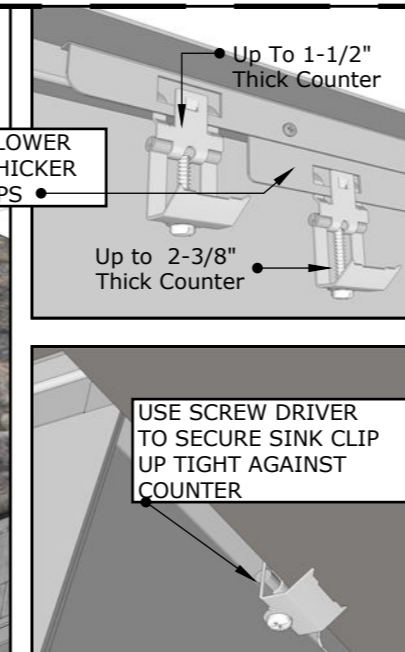

PRODUCT

20" Width SQ. x 12" Height
Drop-In Sink w/Cover

Item No. B-SK20

DESCRIPTION

Over/Under 20" x 12" Height Single
Basin Sink w/Cover

PRODUCT DIMENSIONS

20-1/2" WIDTH x 11-1/2" HEIGHT
x 20-1/2" DEPTH (PRODUCT SIZE)
19-1/2" WIDTH x 14" HEIGHT x 19"
DEPTH (CUT-OUT)

Product Dimensions

EXACT MEASUREMENTS

Product Features

Product Installation

OVER COUNTER CUT-OUT SIZE IS
19-1/2" WIDTH BY 14" HEIGHT BY 19" DEPTH

UNDER COUNTER CUT-OUT SIZE IS
19-1/4" WIDTH BY 15" HEIGHT BY 18-3/4" DEPTH

OVER/UNDER VIEW

OVER COUNTER INSTALL

UNDER COUNTER INSTALL