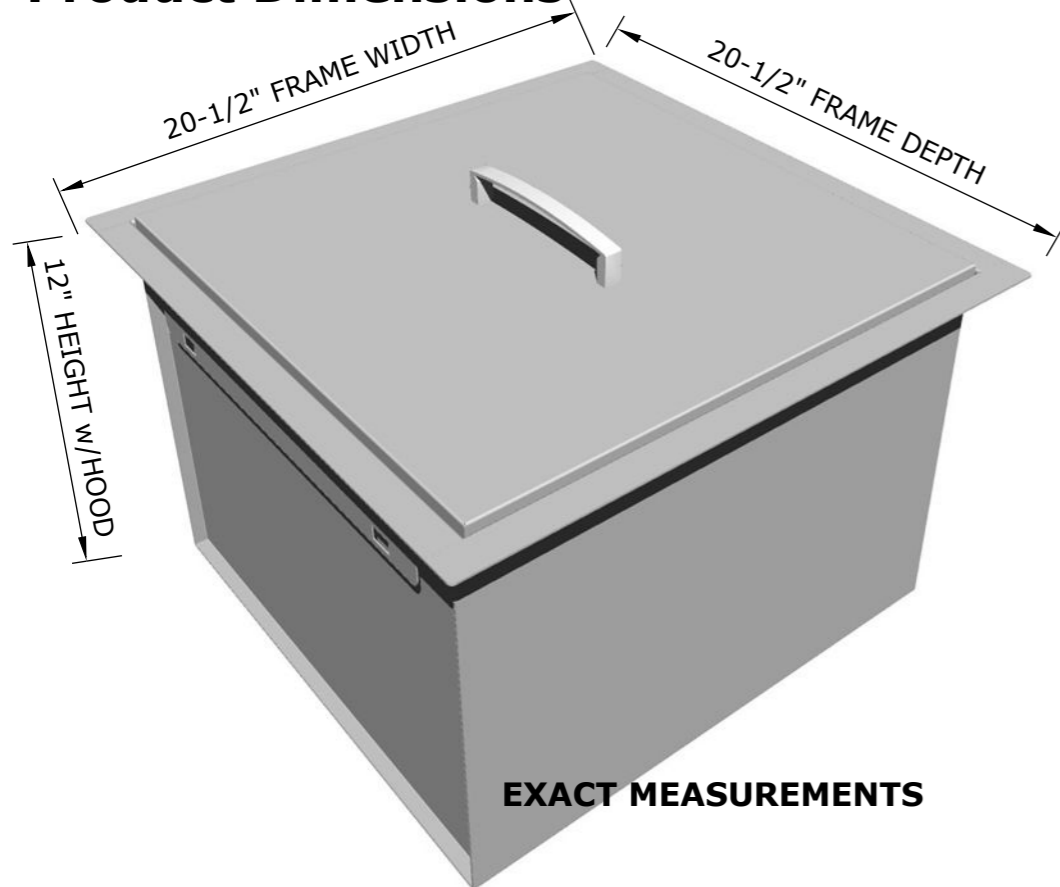

PRODUCT

20" Width SQ. x 12" Height
Drop-In Sink w/Cover

Item No. B-SK20

DESCRIPTION

Over/Under 20" x 12" Height Single
Basin Sink w/Cover

PRODUCT DIMENSIONS

20-1/2" WIDTH x 11-1/2" HEIGHT
x 20-1/2" DEPTH (PRODUCT SIZE)
19-1/2" WIDTH x 14" HEIGHT x 19"
DEPTH (CUT-OUT)

SPECIFICATIONS

16 Gauge 304 SS for Sink Frame, 20
Gauge 304 SS for Sink Basin, 18 Gauge
304 SS for Sink Cover

WARRANTY

- **COMPONENT FINISH** -----3 YEARS
 - **HANDLE**-----1 YEAR
 - **DRAIN**----- 1 YEAR
- SEE PRODUCT WARRANTY FOR DETAILS

Product Dimensions

EXACT MEASUREMENTS

Product Features

Product Installation

OVER COUNTER CUT-OUT SIZE IS
19-1/2" WIDTH BY 14" HEIGHT BY 19" DEPTH

UNDER COUNTER CUT-OUT SIZE IS
19-1/4" WIDTH BY 15" HEIGHT BY 18-3/4" DEPTH