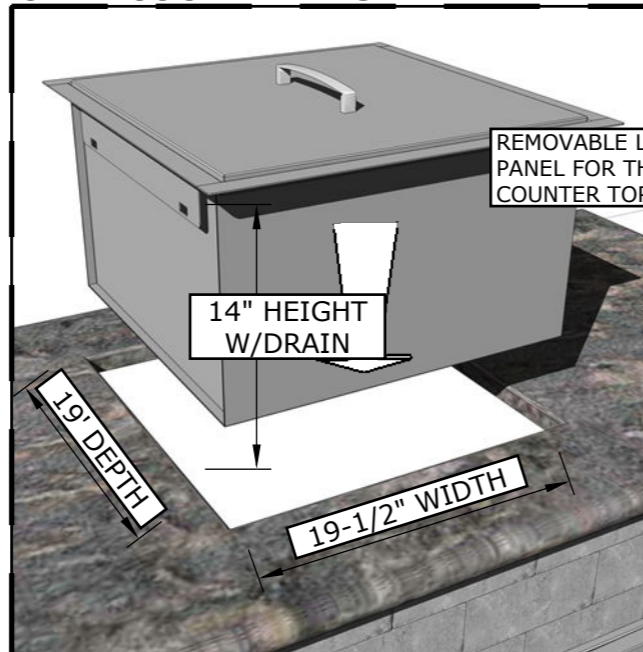

PRODUCT

20" Width SQ. x 12" Height
Drop-In Sink w/Cover

Item No. B-SK20

DESCRIPTION

Over/Under 20" x 12" Height Single
Basin Sink w/Cover

PRODUCT DIMENSIONS

20-1/2" WIDTH x 11-1/2" HEIGHT
x 20-1/2" DEPTH (PRODUCT SIZE)
19-1/2" WIDTH x 14" HEIGHT x 19"
DEPTH (CUT-OUT)

Product Dimensions

EXACT MEASUREMENTS

Product Features

Product Installation

OVER COUNTER CUT-OUT SIZE IS
19-1/2" WIDTH BY 14" HEIGHT BY 19" DEPTH

UNDER COUNTER CUT-OUT SIZE IS
19-1/4" WIDTH BY 15" HEIGHT BY 18-3/4" DEPTH

OVER/UNDER VIEW

OVER COUNTER INSTALL

UNDER COUNTER INSTALL