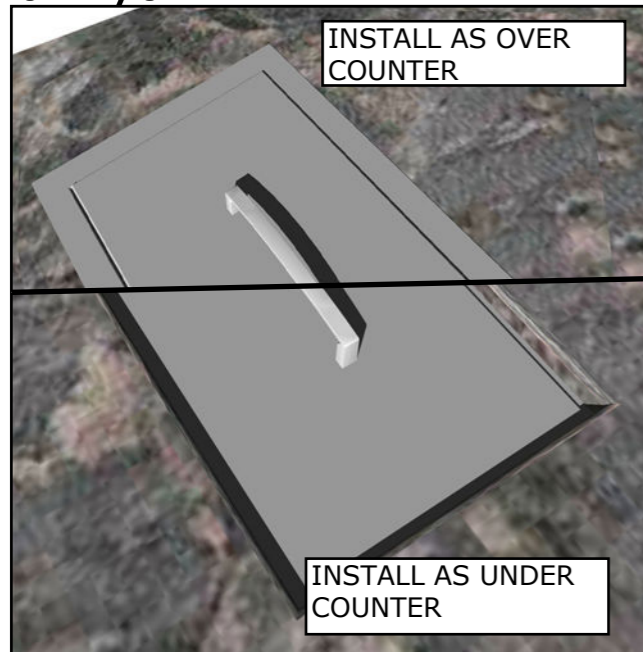

PRODUCT

20" Width SQ. x 12" Height
Drop-In Sink w/Cover

Item No. B-SK20

DESCRIPTION

Over/Under 20" x 12" Height Single
Basin Sink w/Cover

PRODUCT DIMENSIONS

20-1/2" WIDTH x 11-1/2" HEIGHT
x 20-1/2" DEPTH (PRODUCT SIZE)
19-1/2" WIDTH x 14" HEIGHT x 19"
DEPTH (CUT-OUT)

Product Dimensions

EXACT MEASUREMENTS

Product Features

Product Installation

OVER COUNTER CUT-OUT SIZE IS
19-1/2" WIDTH BY 14" HEIGHT BY 19" DEPTH

UNDER COUNTER CUT-OUT SIZE IS
19-1/4" WIDTH BY 15" HEIGHT BY 18-3/4" DEPTH

OVER/UNDER VIEW

OVER COUNTER INSTALL

UNDER COUNTER INSTALL